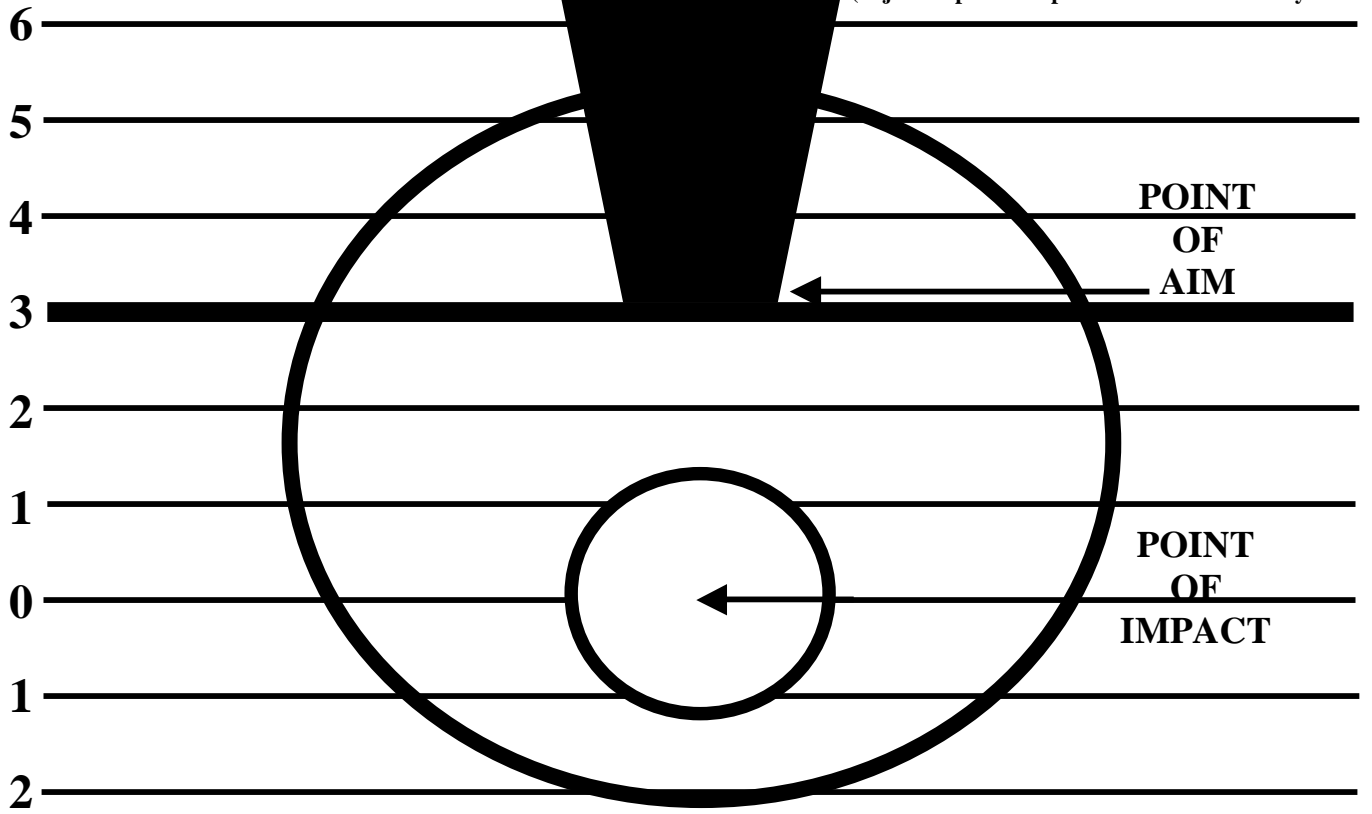

AR-15 / M-16 Sight In Target

Impact 1.5 " Low @ 25 yds For 100 yd Zero
(adjust impact to top of center circle for 50 yd Zero)

2
5
Y
A
R
D
S
I
G
H
T
I
N
T
A
R
G
E
T